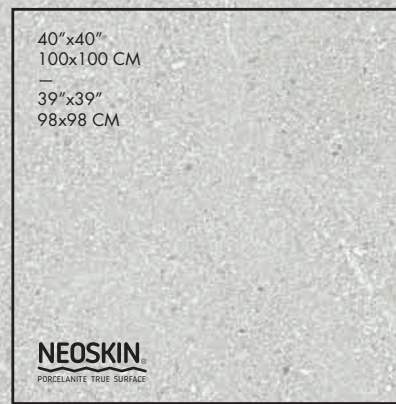

CLEVELAND

PORCELANITEONE

PORCELÁNICO TÉCNICO DE GRAN FORMATO
LARGE FORMAT TECHNICAL PORCELAIN

WALL & FLOOR TILE PORCELAIN TILE

1833. 100x100
6631. 64x147,5
5058. 50x50

NEOGRIP

ANTI-SLIP SOFT TOUCH

1933. 100x100 Anti-slip

NEOGLOSS

PORCELANITE POLISHED SURFACES

1834. 98x98 Polished
6632. 63x146 Polished

NEOMATT

PORCELANITE HONED SURFACES

1835. 98x98 Honed
6633. 63x146 Honed

WALL TILE WHITE BODY TILE RED BODY TILE

9533. 30x90 White body
8214. 33,3x80 Red body

AVAILABLE COLORS: PEARL, GREY, BLACK, BONE & SAND