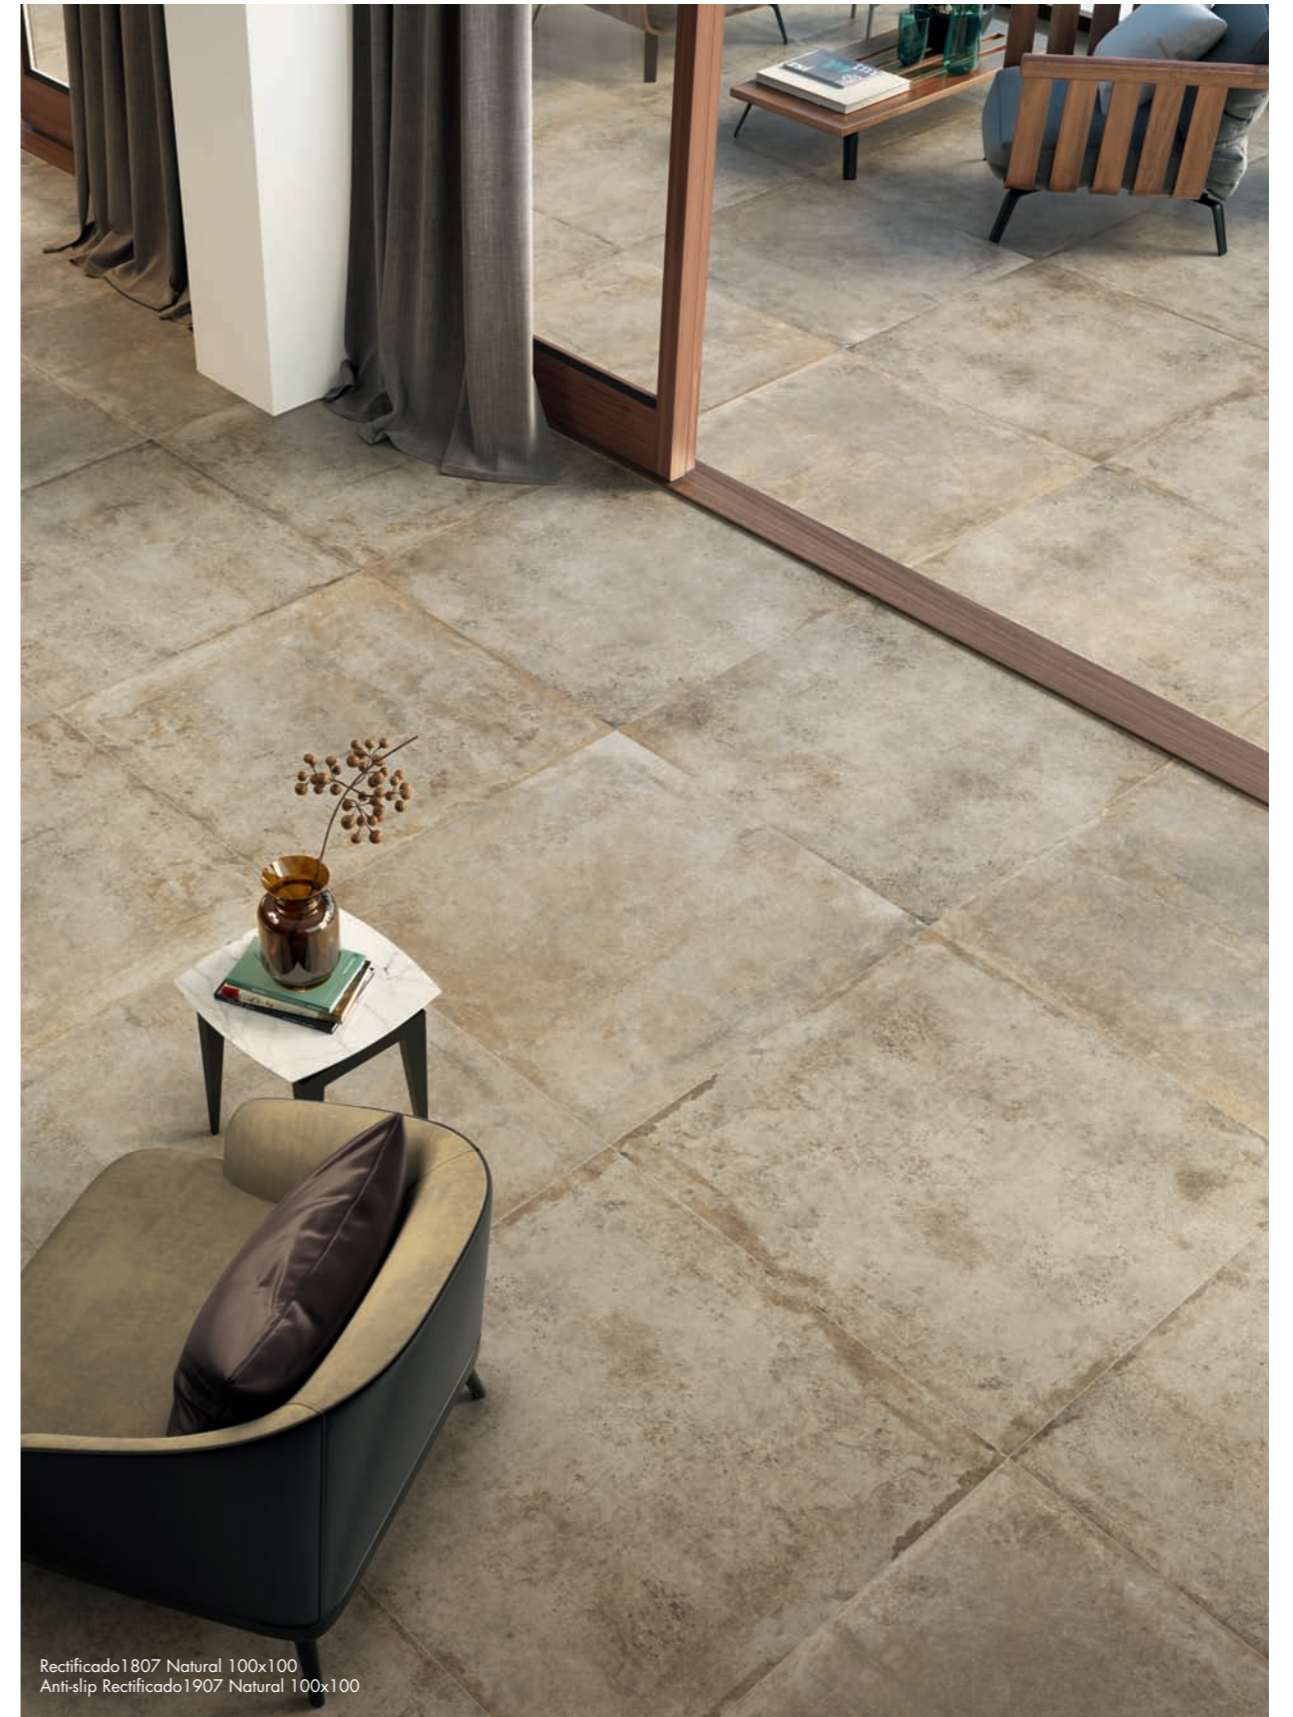

Rectificado 1807 Natural 100x100
Anti-slip Rectificado 1907 Natural 100x100