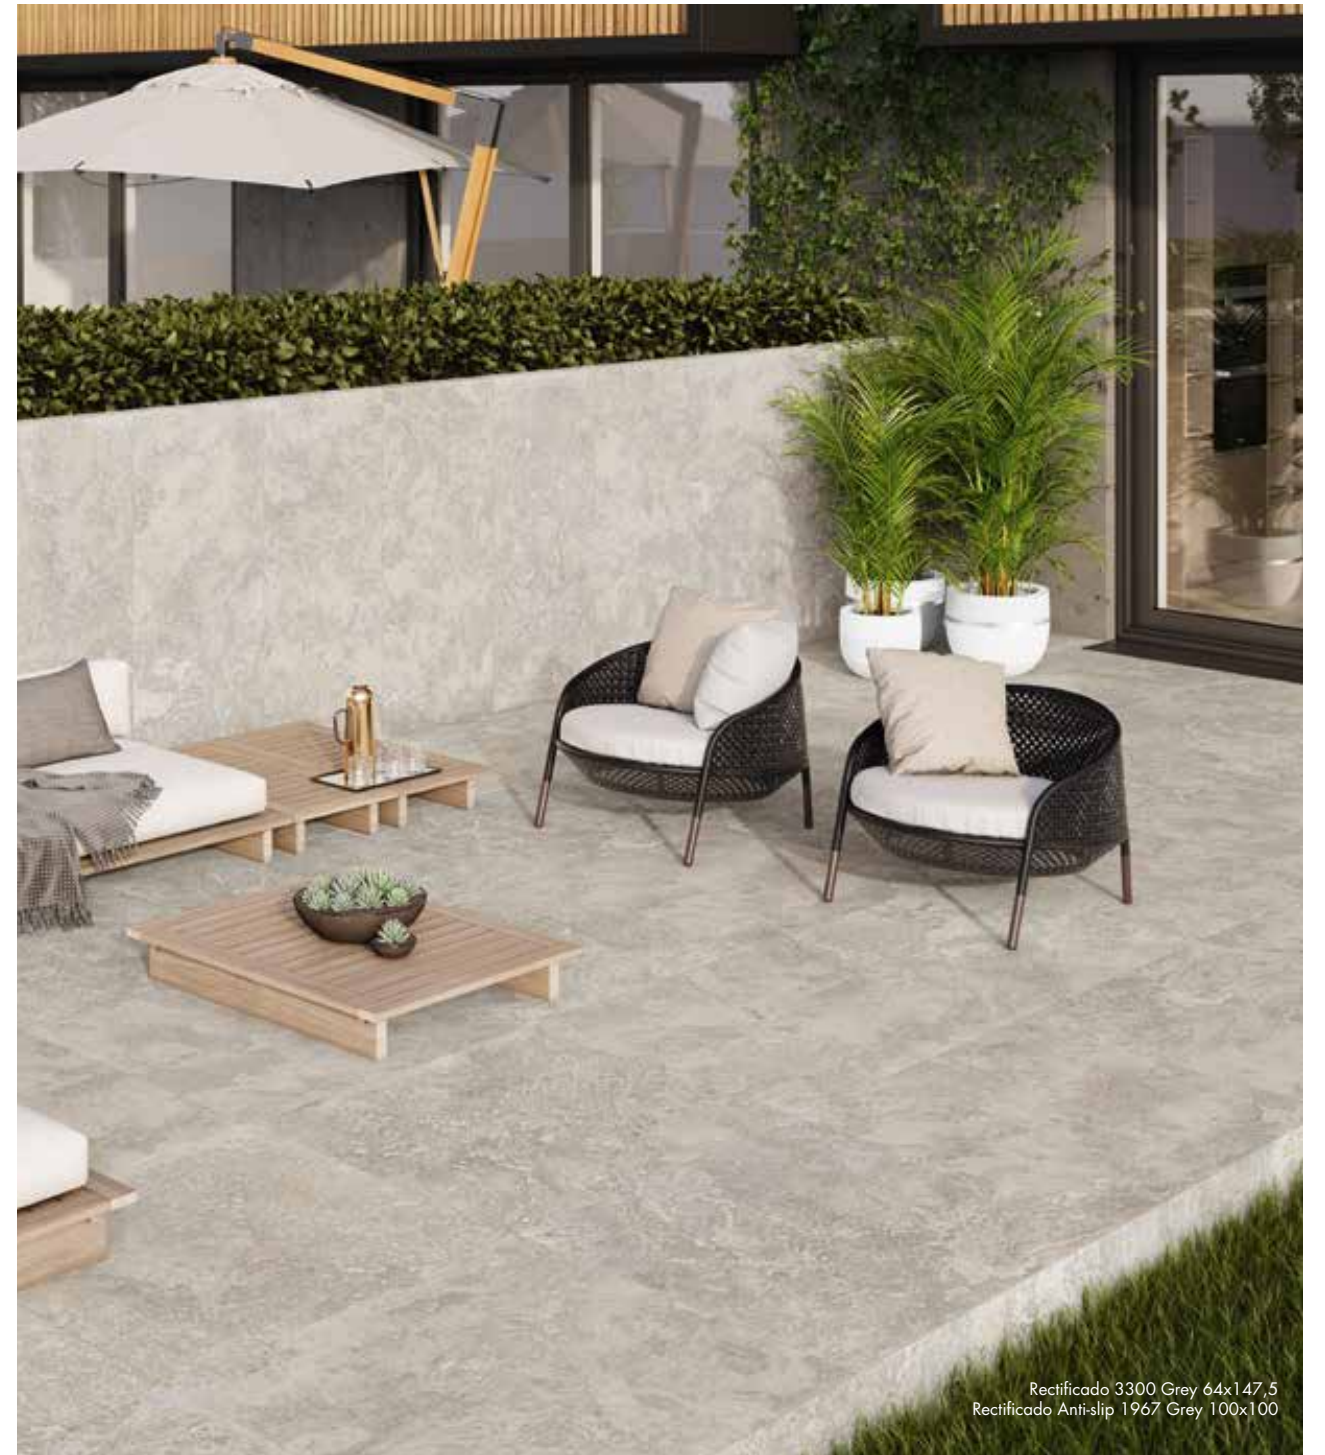

Rectificado 3300 Grey 64x147,5
Rectificado Anti-slip 1967 Grey 100x100