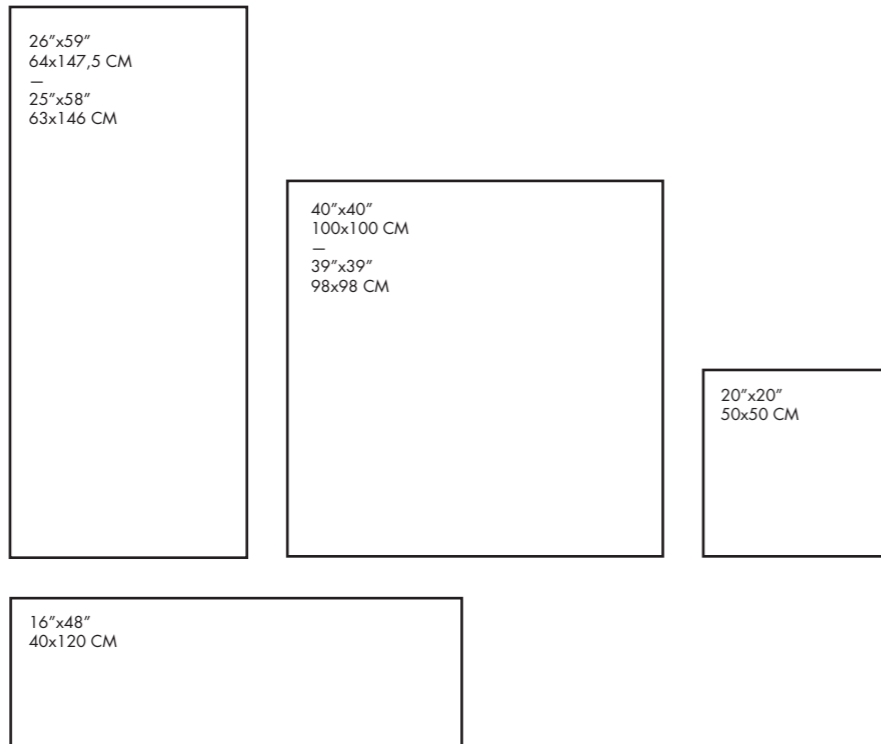

Támesis

PORCELANITE ONE

PORCELÁNICO TÉCNICO DE GRAN FORMATO
LARGE FORMAT TECHNICAL PORCELAIN

AVAILABLE SIZES FORMATOS DISPONIBLES

WALL & FLOOR TILE PORCELAIN TILE

1850. 100x100
6639. 64x147,5
5065. 50x50

1950. 100x100 Anti-slip

1851. 98x98 Polished
6640. 63x146 Polished

WALL TILE WHITE BODY TILE

1220. 40x120 White body