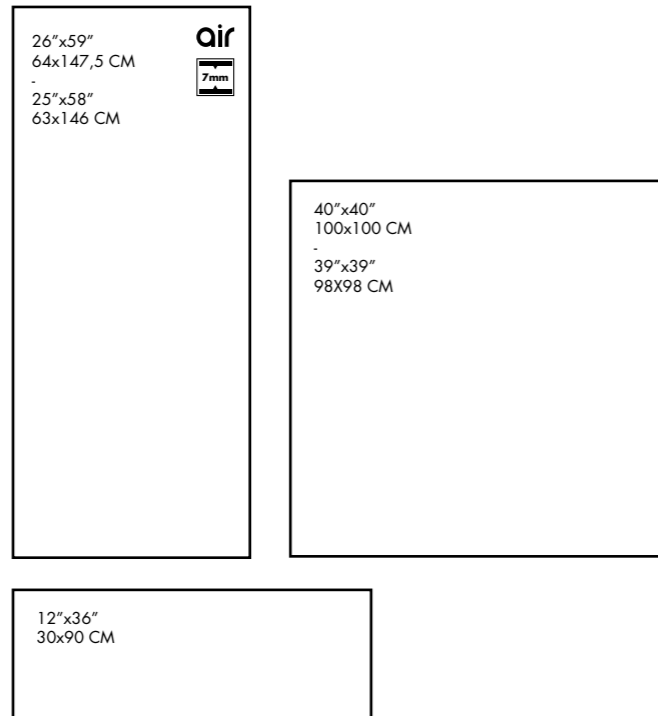

Rapolano

PORCELANITE^{DOS}
air
7 MM SLIM FORMAT TECHNICAL PORCELAIN

AVAILABLE SIZES FORMATOS DISPONIBLES

**WALL & FLOOR TILE
PORCELAIN TILE**

3300. 64x147,5 - 7 mm
1867. 100x100

3301. 63x146 Polished - 7 mm
1868. 98x98 Polished

1967. 100x100 Anti-slip

**WALL TILE
WHITE BODYTILE**

9546. 30x90