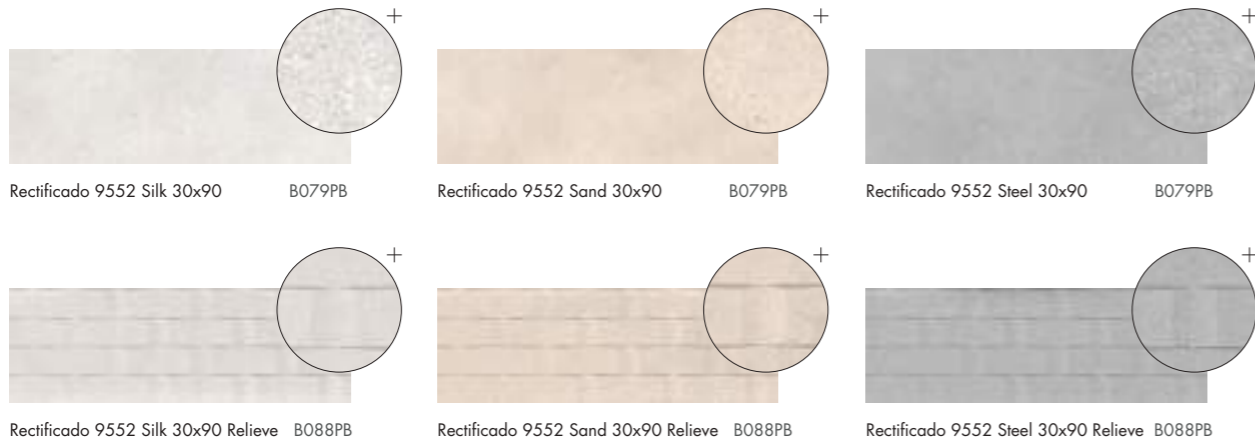

Ateliers

9552 WALL TILES - REVESTIMIENTO
WHITE BODY TILE. 12"x36"
PASTA BLANCA. 30x90 CM

Rectificado 9552 Steel 30x90
Rectificado 9552 Steel 30x90 Relieve
Rectificado 1871 Steel 100x100

Ateliers 9552	Piezas / Caja Tiles / Box	m² / Caja sqm / Box	Kg / Caja Kg / Box	m² / Palet sqm / Pallet	Cajas / Palet Boxes / Pallet	Kg / Palet Kg / Pallet
30x90 Rectificado	4	1,080	20,104	51,840	48	965
30x90 Relieve Rectificado	4	1,080	19,895	51,840	48	955