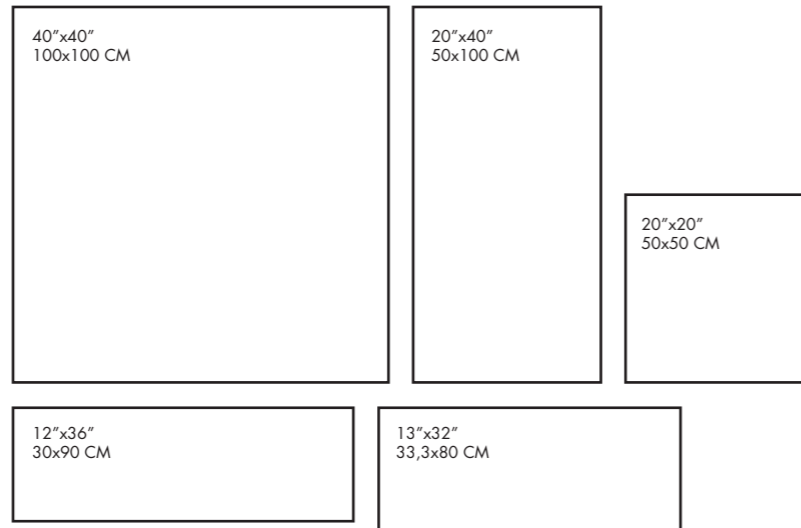

Manhattan

PORCELANITE ONE

PORCELÁNICO TÉCNICO DE GRAN FORMATO
LARGE FORMAT TECHNICAL PORCELAIN

AVAILABLE SIZES FORMATOS DISPONIBLES

WALL & FLOOR TILE PORCELAIN TILE

1800. 100x100
3035. 50x100
5044. 50x50

—
1900. 100x100 Anti-slip
3036. 50x100 Anti-slip